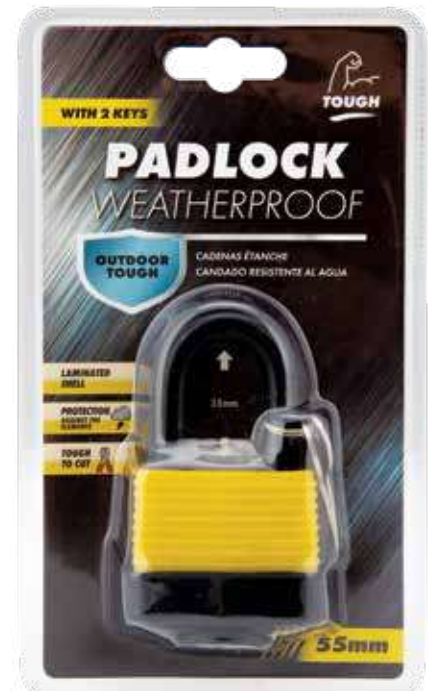

Brass Padlock Long Shackle 30mm
HG0252 • 9333527576262 • CTN QTY 48