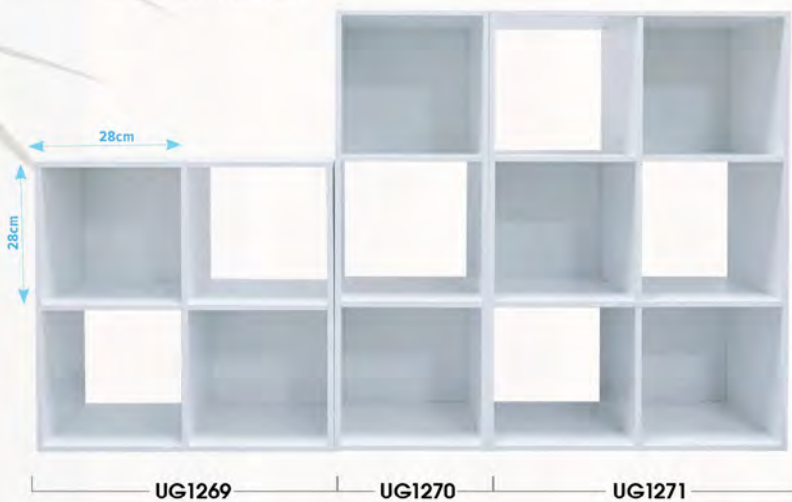

★ New Release

Bookshelf

Make your own combination

* Accessories not included