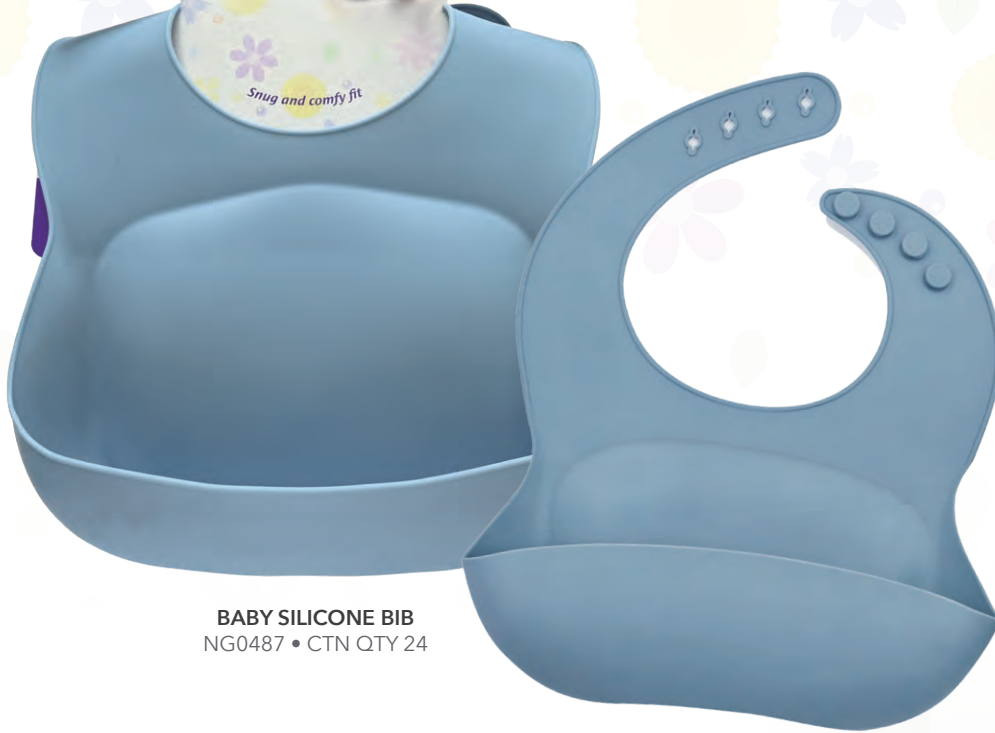

New Release

Silicone Baby Tableware

BABY SILICONE BIB
NG0487 • CTN QTY 24

with Suction