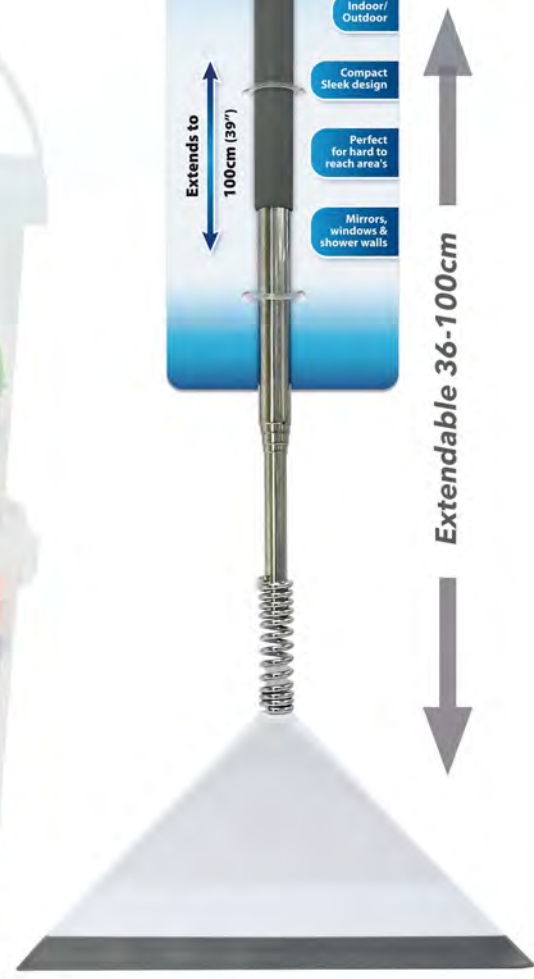

SQUEEGEE WITH EXTEND HANDLE
BB0280 • CTN QTY 24

*Denotes: Accessories not included