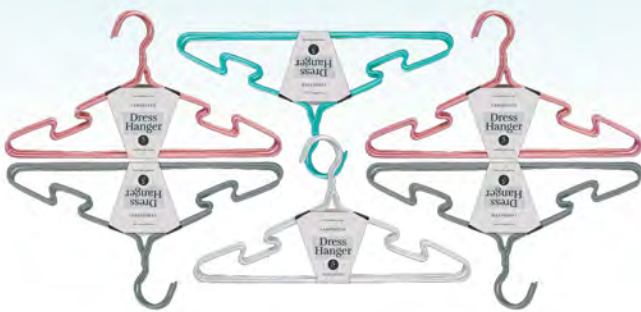

5 Pack

4 Assorted