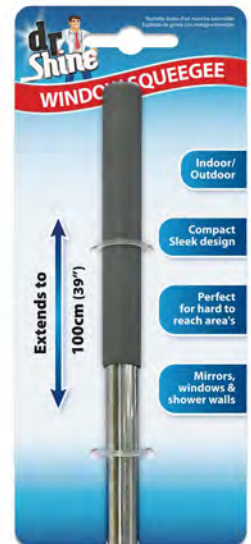

SQUEEGEE WITH EXTEND HANDLE
BB0280 • CTN QTY 24

*Denotes: Accessories not included