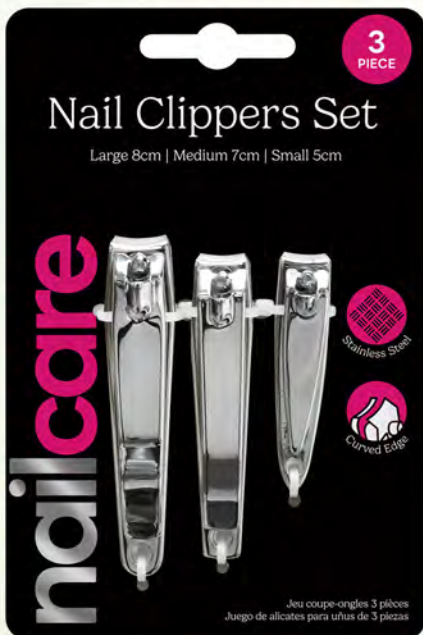

BRUSH DETANGLING WITH MIRROR
AH4310 • CTN QTY 24

4 Assorted

Denotes: Display Box

NEW

ARTWORK

3 Assorted

HAIR TIES SEAMLESS 20 PACK
AH5129 • CTN QTY 24

SPIRAL HAIR TIES METALLIC
5.5CM 4 PACK
AH4092 • CTN QTY 24

2 Assorted ○●

SPIRAL HAIR TIES
5.5CM 4 PACK
AH4091 • CTN QTY 24

NAIL CLIPPERS STAINLESS STEEL
3 PIECE SET
AG0005 • CTN QTY 24

2 Assorted ○●
NAIL BRUSH 2 PIECE SET
AG0018 • CTN QTY 24

3 Assorted ○●●
PEDICURE 2 PIECE SET
AG0025 • CTN QTY 24