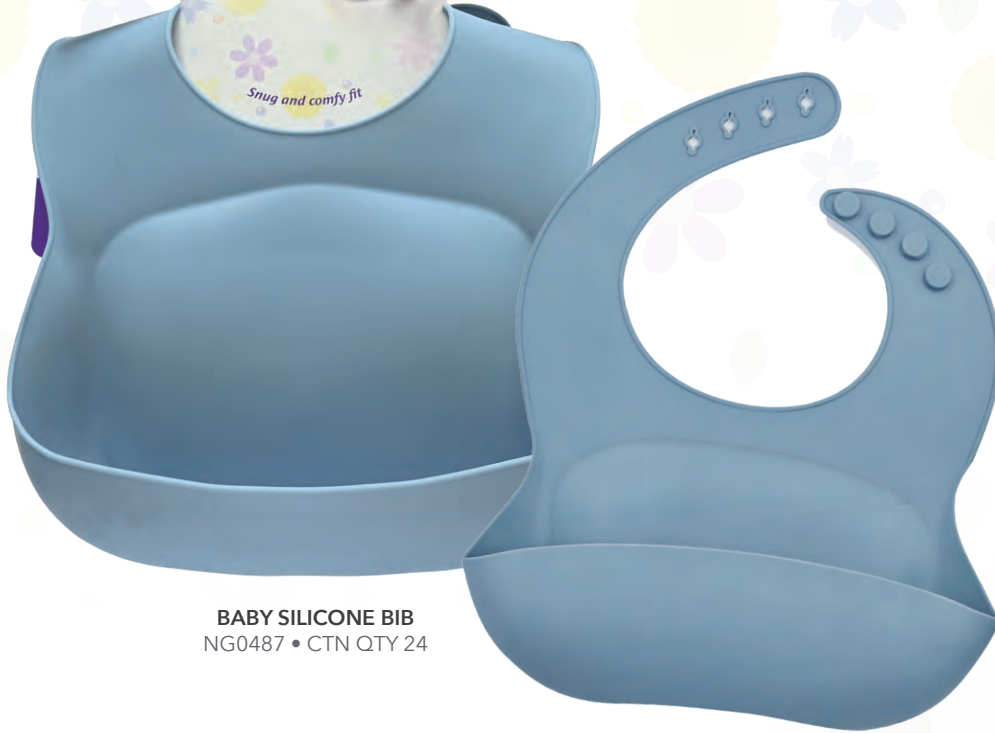

2 Assorted

Back

* Accessories not included

LUGGAGE COMBINATION LOCK 30mm
RG0321 • CTN QTY 36

EYE MASK CONTOURED BLACK
RG0322 • CTN QTY 36

New Release

Silicone Baby Tableware

BABY SILICONE BIB
NG0487 • CTN QTY 24