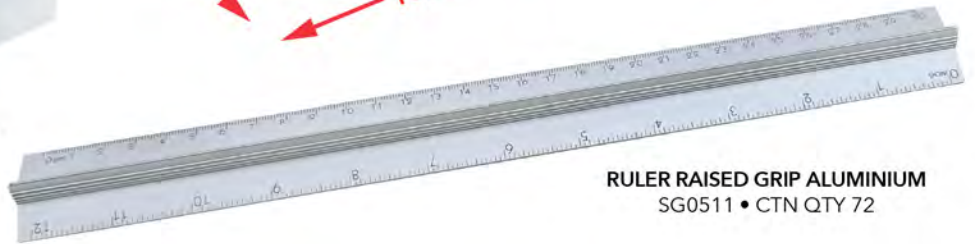

RULER RAISED GRIP ALUMINIUM
SG0511 • CTN QTY 72