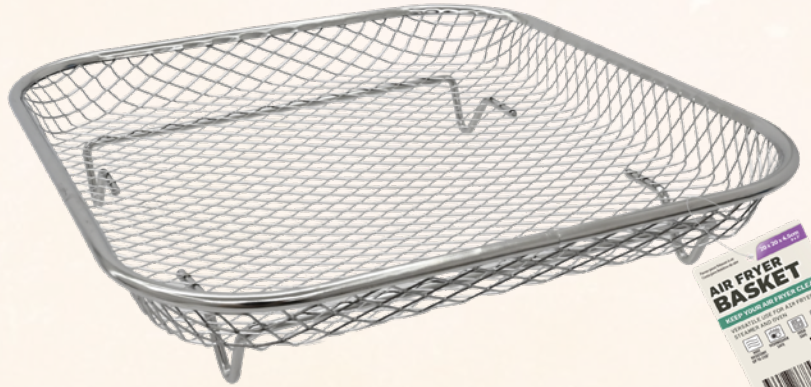

Air Fryer Basket Square Stainless Steel 20 x 20 x 4.5cm
KC0000050 • CTN QTY 24