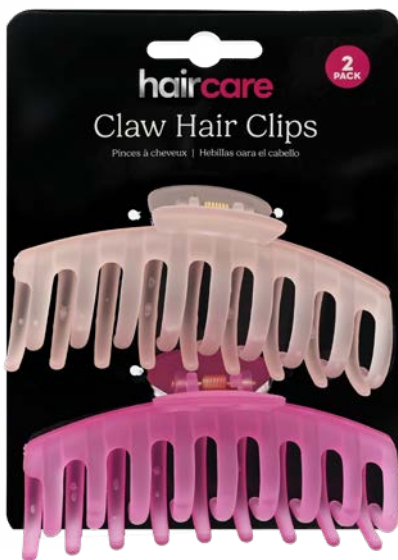

2 Assorted

Hair Claw Round 2 Pack 11cm  
AH4966 - CTN QTY 24

Hair Rollers 2 Sizes 6 Pack/12 Pack  
AH0133 - CTN QTY 24