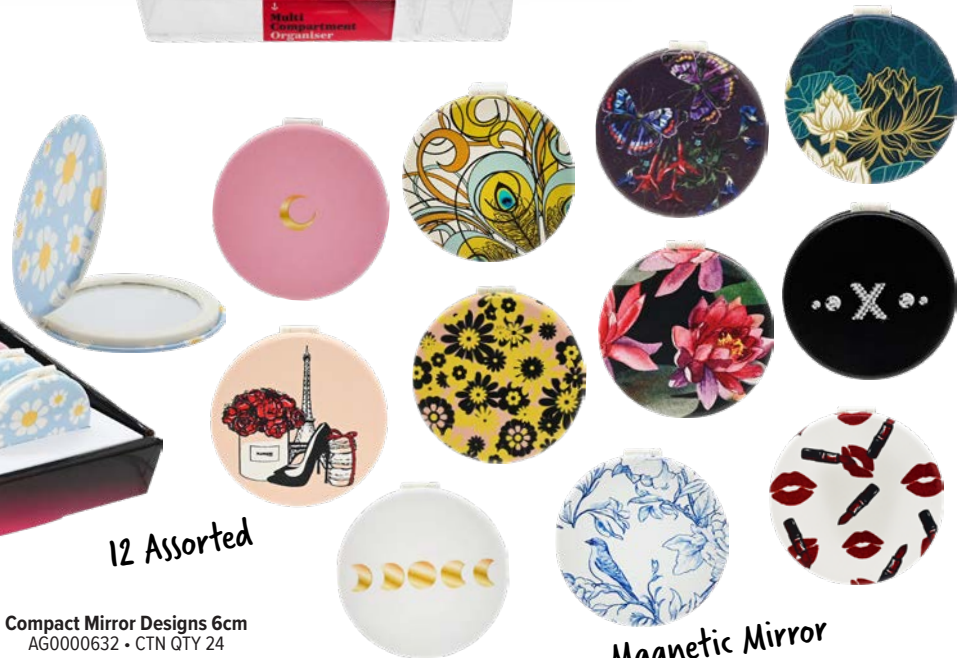

12 Assorted

Compact Mirror Designs 6cm
AG0000632 • CTN QTY 24

Magnetic Mirror

Denotes: Display Box * Denotes: Accessories not included