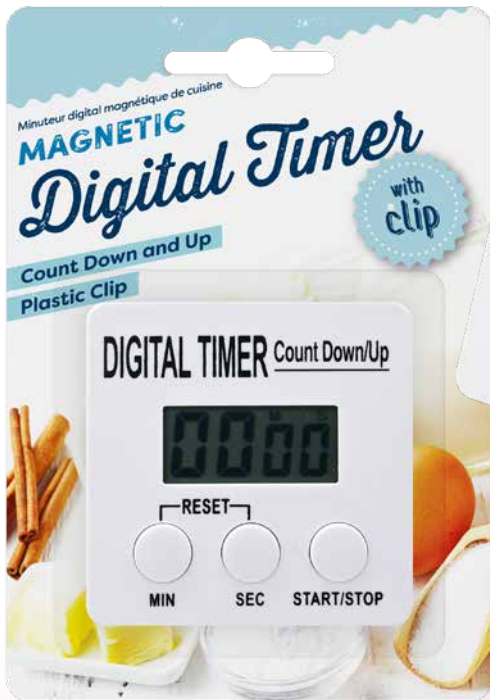

NEW MONTHLY

RELEASES

Kitchen Essentials

Digital Kitchen Timer Magnetic
KA0000220 • CTN QTY 24

REQUIRES
1xAAA
(Not included)