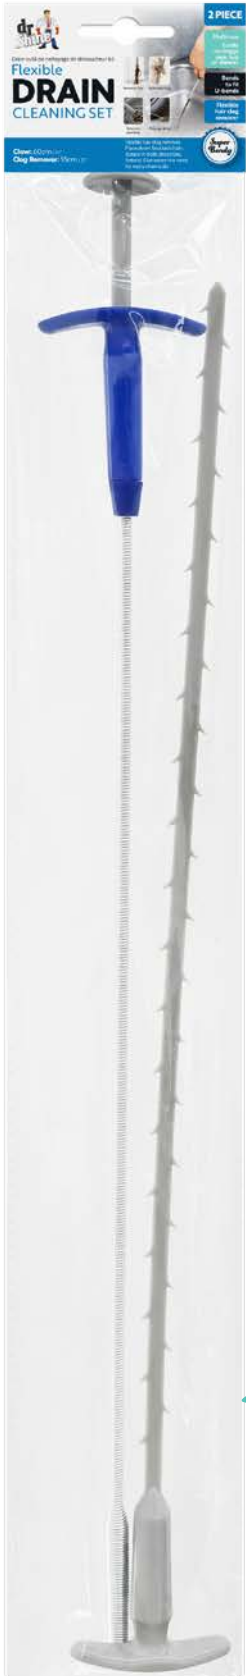

NEW COLOURS & Package

DESIGN