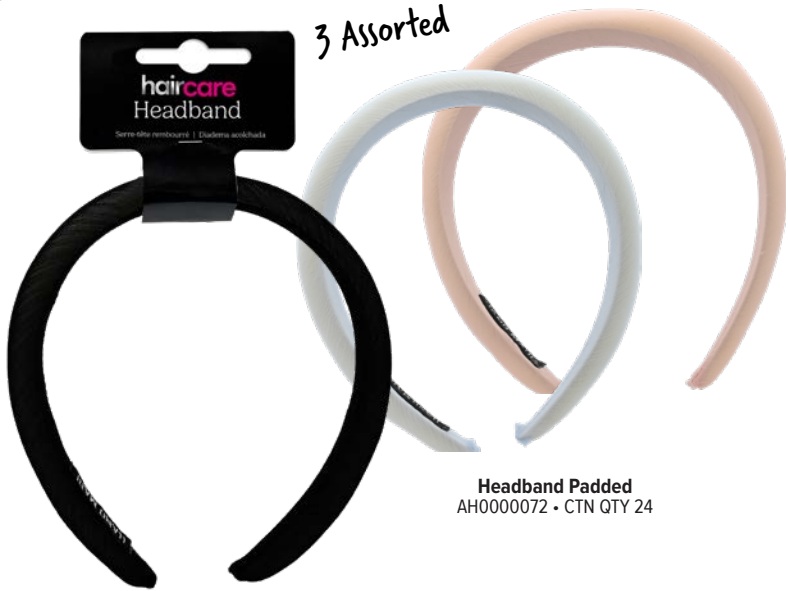

NEW COLOURS & Package

DESIGN

3 Assorted

Headband Padded
AH0000072 • CTN QTY 24